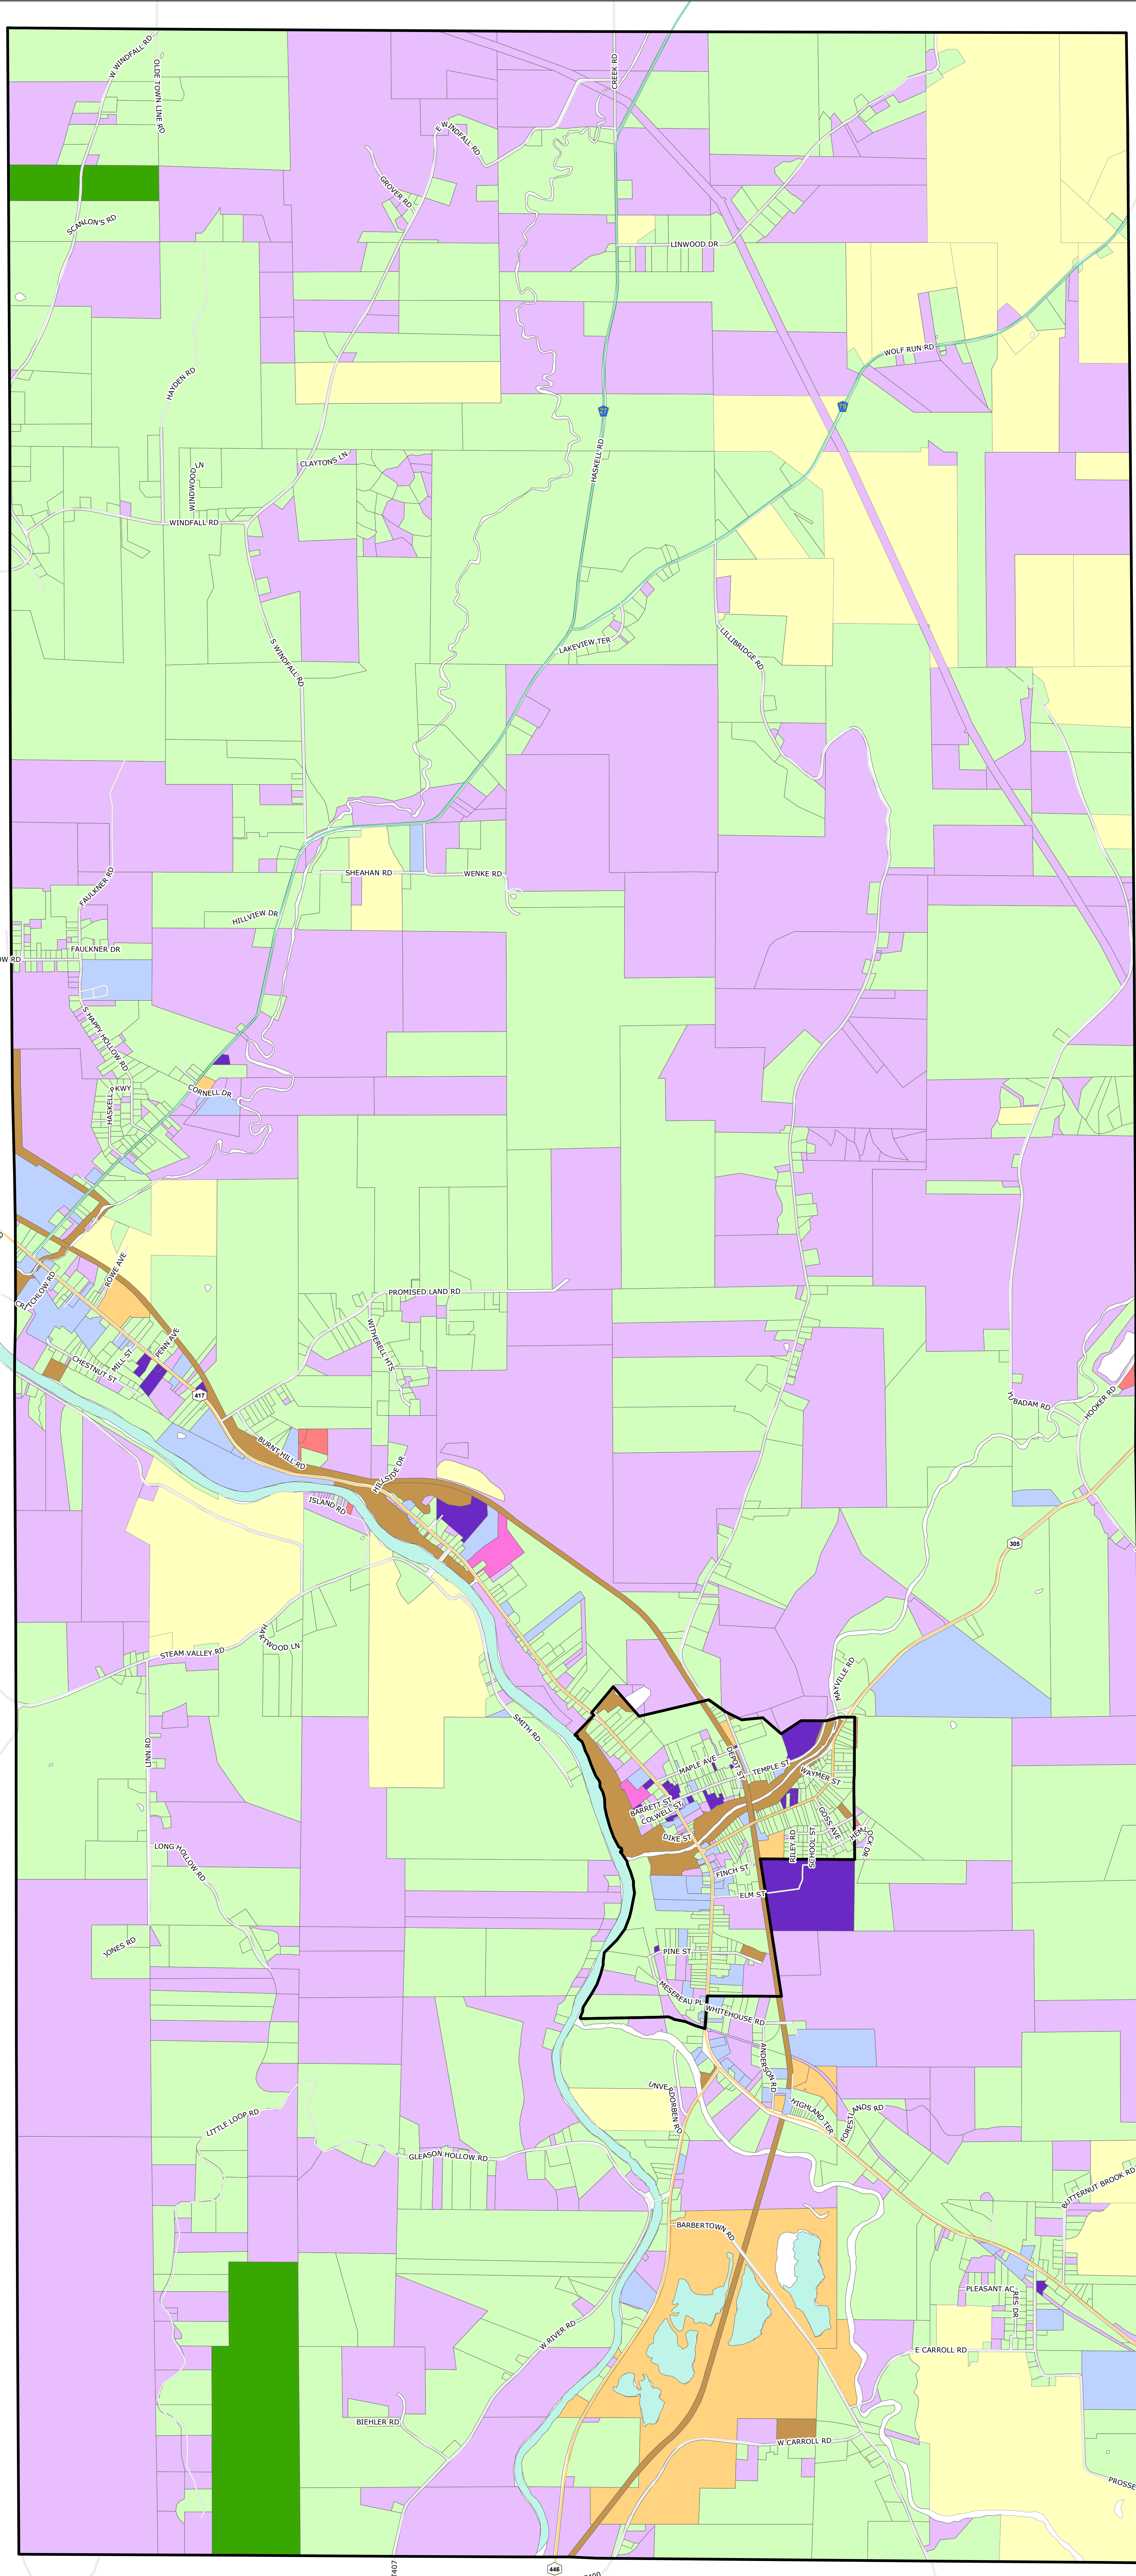

# Town of Portville Land Use

## Legend

- Agricultural
- Residential
- Vacant
- Commercial
- Recreational
- Community Services
- Industrial
- Public Services
- Wild/Forested Lands
- Other